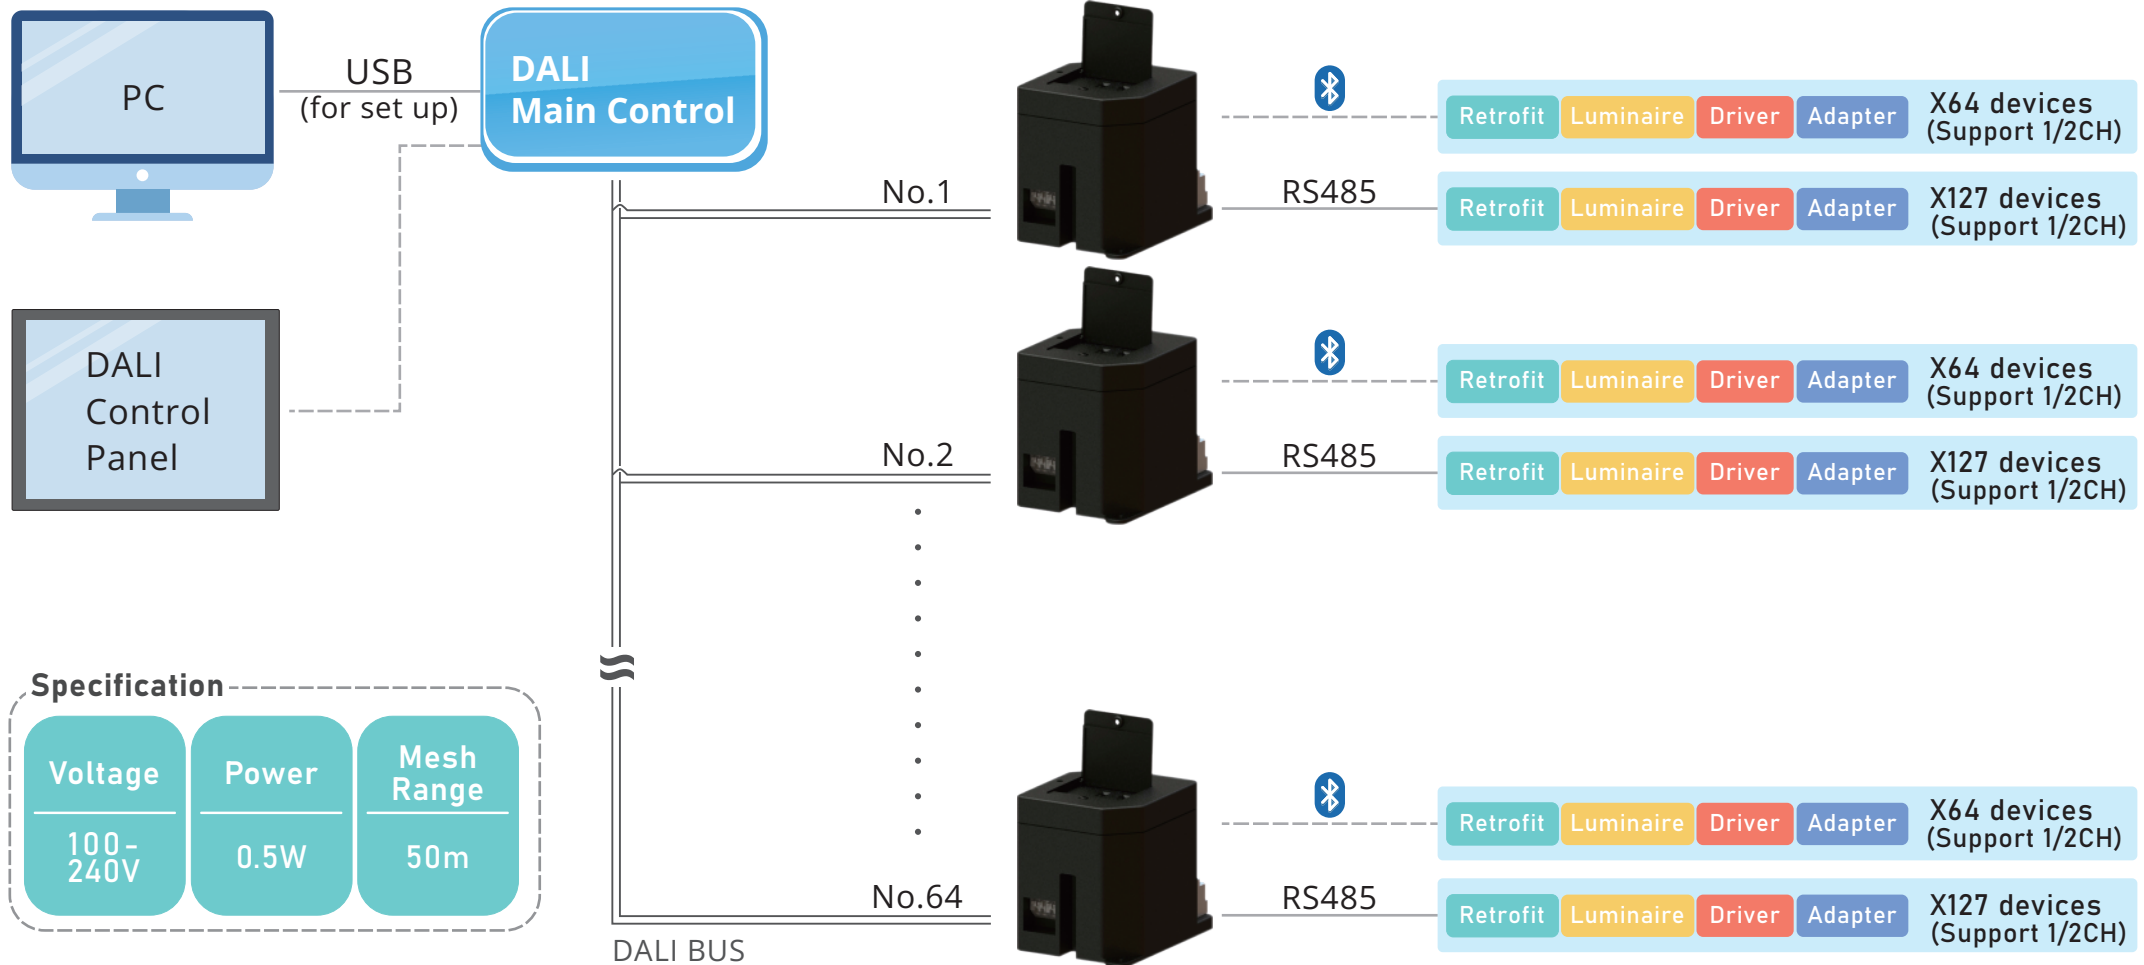

Bluetooth ▶▶▶▶ DALI Repeater

A bridge between BLTC network and DALI management system.

Specification

Voltage	Power	Mesh Range
100-240V	0.5W	50m