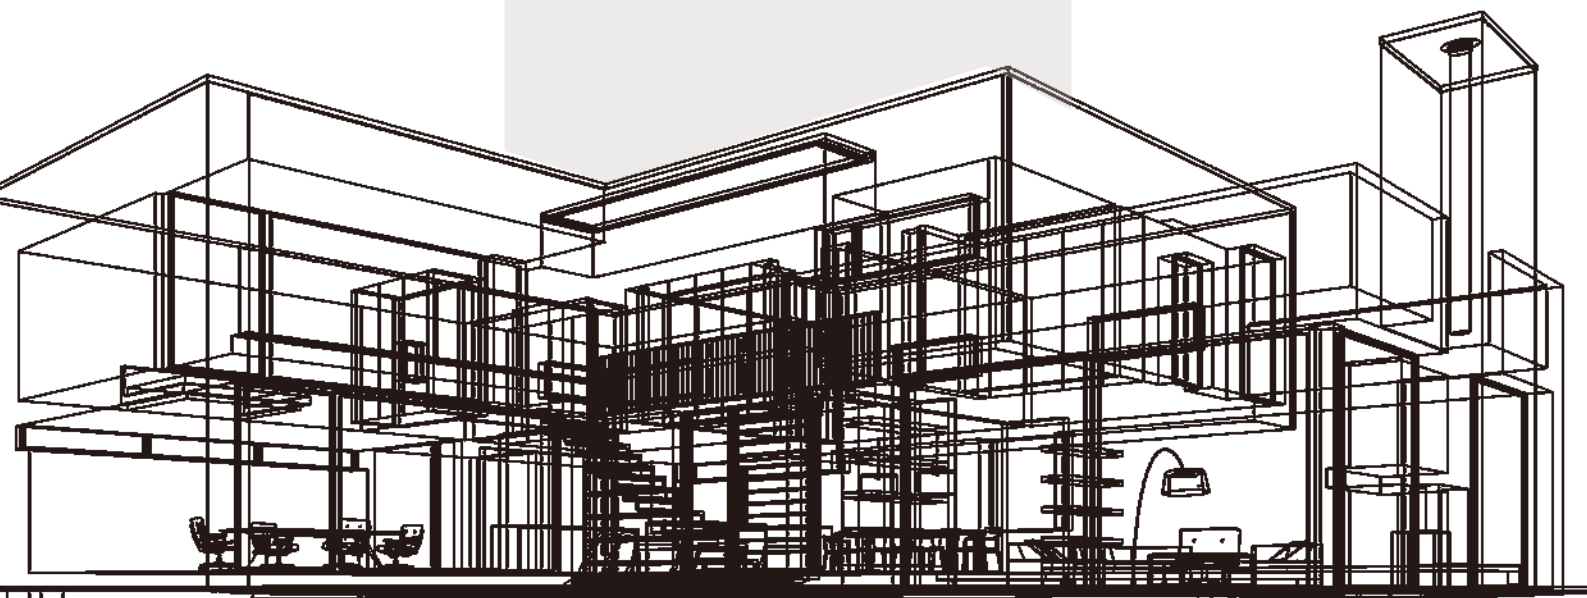

BLTC Support

Since the user and manager of the commercial lighting project are not always the same, managers and administrators need the following supports from the lighting system:

Clear structure

Show devices in hierarchy

It is complex to find and control a single device in large projects. BLTC system, built based on a multi-layer concept, can help you quickly locate the devices.

Online backup service

Protect setting data

To maintain lighting system stability, the setting data must not be changed frequently, or the lighting condition could be recovered to its original status easily. BLTC provides a cloud backup service to avoid data missing.

Multi-function Platform

Create more added value

BLTC system provides not only basic functions but more advanced ones such as dynamic scenes or consecutive schedule, to help a designer fulfill ideas of lighting effects without compiling difficult codes.