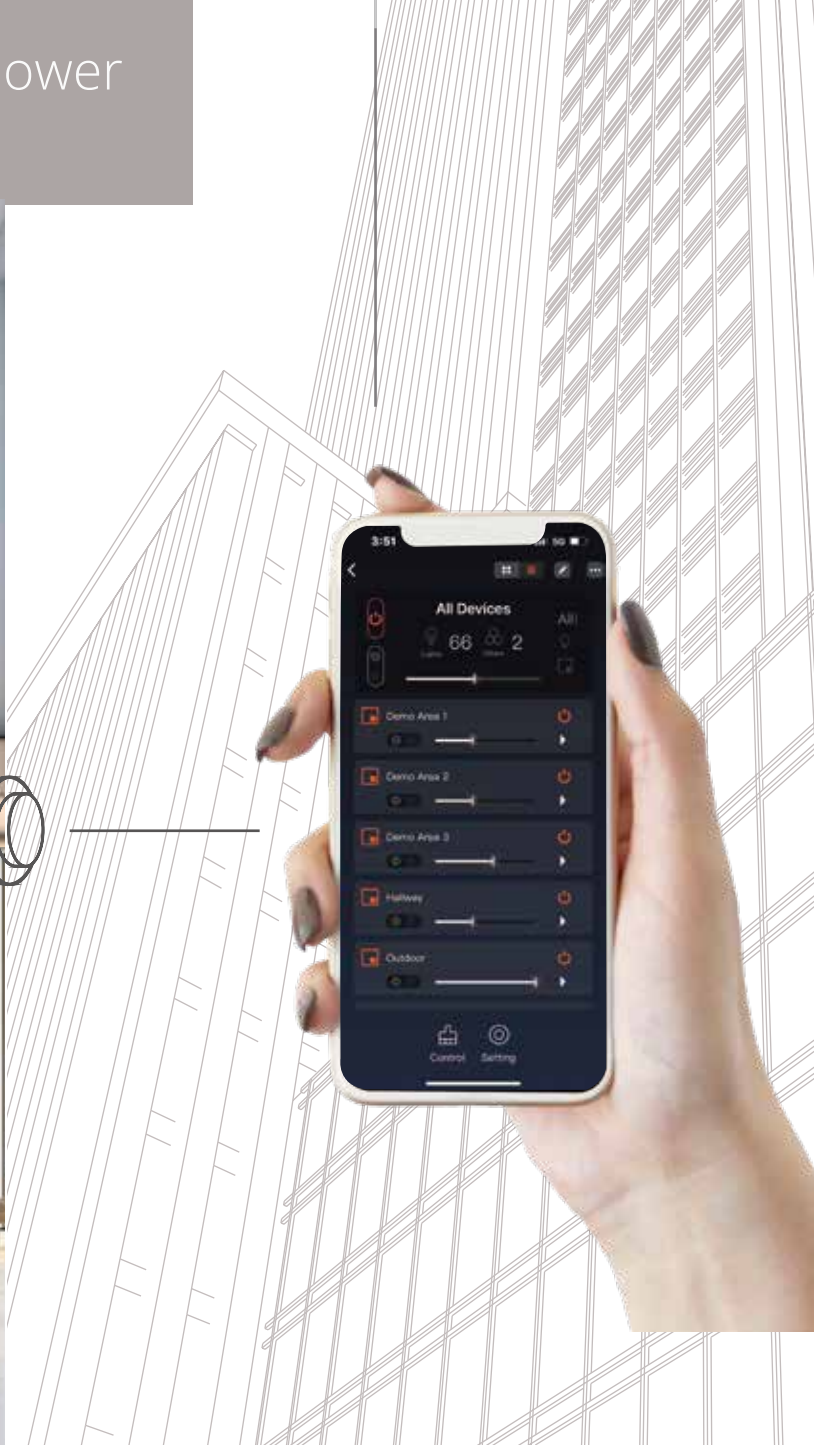

New Project Renovation Upgrade

Commercial construction occurs everywhere and every day. No matter in which status you are, smart lighting always helps you in the following aspects:

- Less complexity of wire layout and the cost
- More convenient functions and operations
- Real-time lighting status monitor and management

BLTC
Driver

Driver

SMART
luminaire

BLTC
Driver

BLTC
Driver

BLTC
Driver

To Infinity Repeater

- Strengthen Bluetooth signal power
- Enlarge the control area

And Beyond! Gateway

💡 MAX 250

📶 MAX 24

Bridge between Internet & Mesh Network

💡 MAX 250

💡 MAX 250

💡 MAX 250

💡 MAX 250